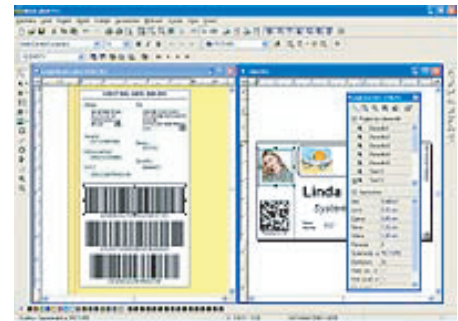

### Introducing Our New Family of Label Design Software

NiceLabel Pro

NiceLabel Pro is full-featured software designed for professional label design and printing, including complete database support and integration options.

A wide range of features and options makes it a perfect and easy-to-use tool for any labeling requirement.

- **Powerful**, label designer
- Specialized **bar code wizards** for UCC/EAN 128 and HIBC bar codes
- **Advanced database connectivity** for any type or amount of data
- Advanced **label tracking** and user management
- Visual Basic scripting
- RFID **smart label** interface

#### Powerful label design through a standard and straightforward user environment

By making use of a full-featured set of label design Wizards, even beginners are able to create labels quickly and easily. Any label layout can be designed by combining Windows and printer fonts, bar codes, drawing elements and graphics files. Flexible design tools, presented in a user interface that conforms to the latest Windows standards, help users create labels accurately and quickly. Labels can include a wide range of variable fields such as prompted values, serialized fields and date and time stamps.